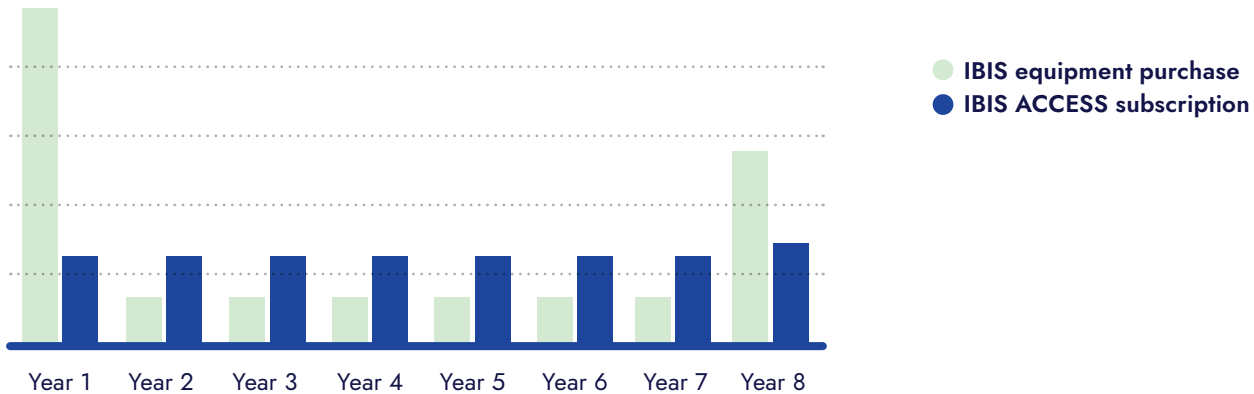

WHY DOES IBIS ACCESS FIT YOUR AGENCY'S NEEDS

+ ACCESS TO NIBIN

+ PREDICTABLE OPERATIONAL EXPENSE BUDGET

+ PERIODIC HARDWARE AND SOFTWARE UPDATES INCLUDED

+ INSTALLATION, END-USER TRAINING AND COACHING, ONGOING MONITORING, AND CUSTOMER SUPPORT INCLUDED

+ CUSTOMIZED PACKAGES THAT CAN BE EASILY ADJUSTED AS NEEDS EVOLVE

ADVANCE MORE CASES FASTER

leadsonline.com | [f](#) [in](#) [t](#) [v](#)